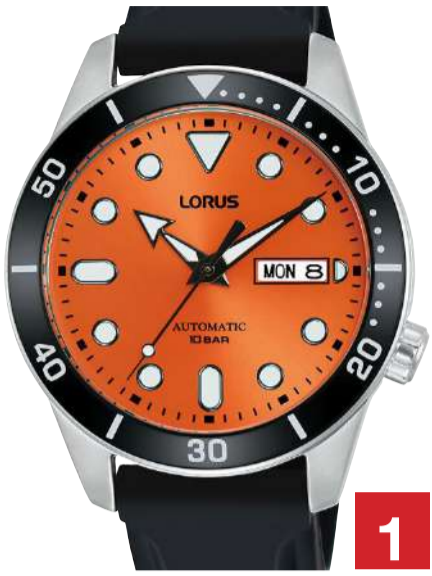

25 995F

DIESEL®

FOR SUCCESSFUL LIVING

LORUS

A Watch You Can Trust

LORUS

A Watch You Can Trust

1