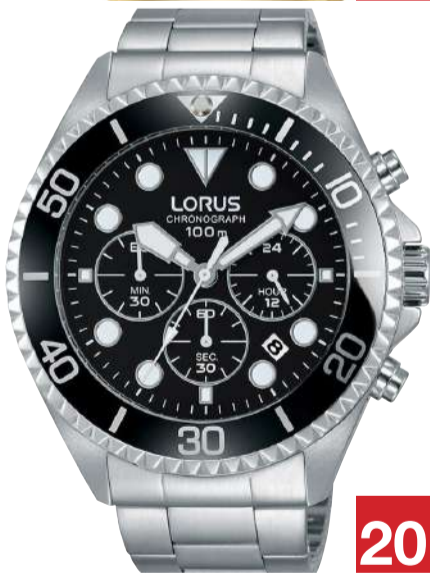

LORUS

A Watch You Can Trust

1

2

3

4

5

6

7

8

9

10

11

12

13

14

15

16

17

18

19

20

21

22

23

24

25

20